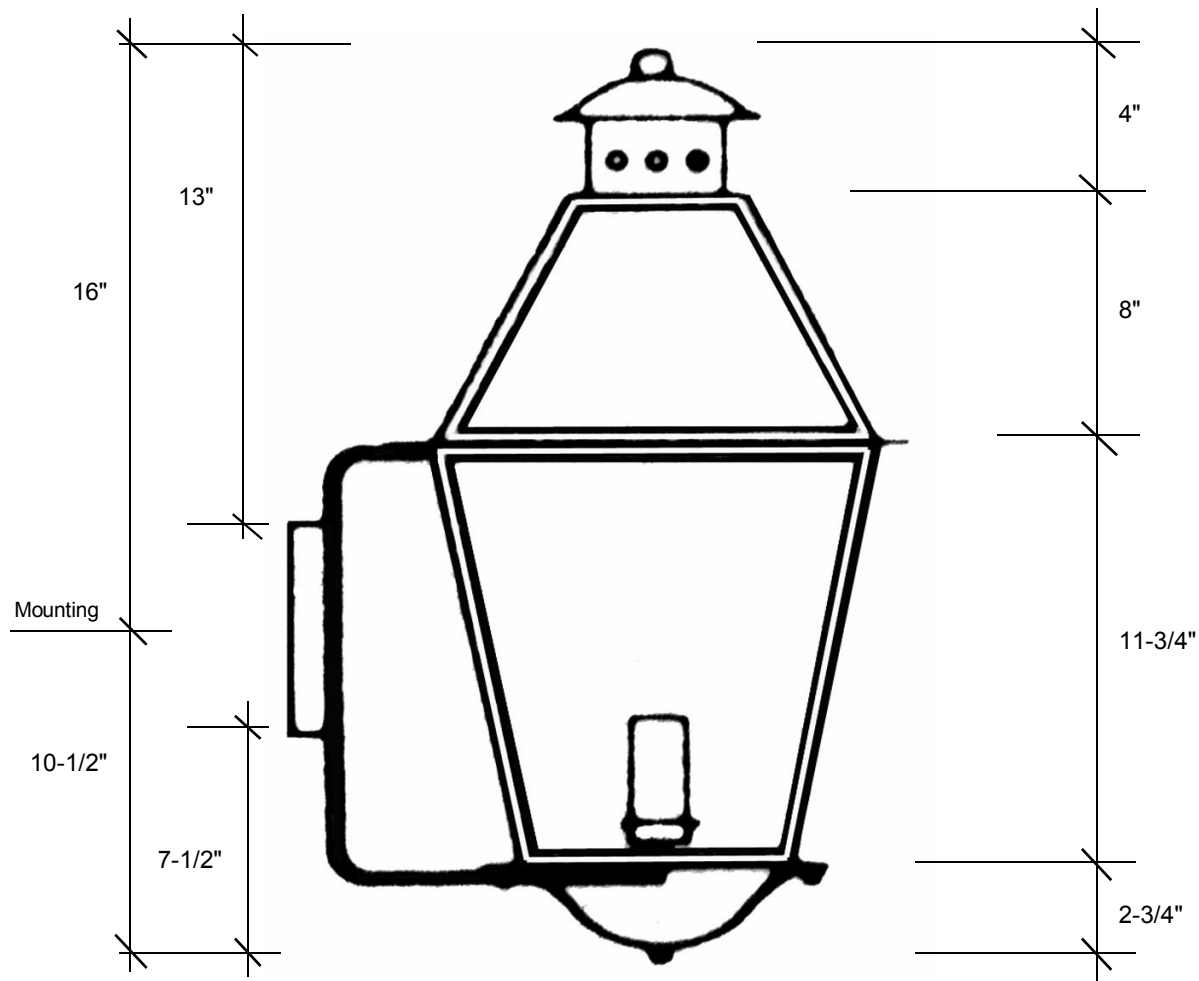

Graham's

LIGHTING FIXTURES, INC.

550 S Cooper St
Memphis, TN 38104
901.274.6780

8150 Macon Rd
Memphis, TN 38018
901.757.2465

4431

26.5"L x 13.5"W x 15.50"D

This fixture comes standard with clear glass, but seeded is available, and has a (1) edison socket that is listed for 60W with an option of a 4-light cluster that is listed for 40W each socket.

Backplate 6"L x 5"W

Please note the dimensions stated above are approximate.