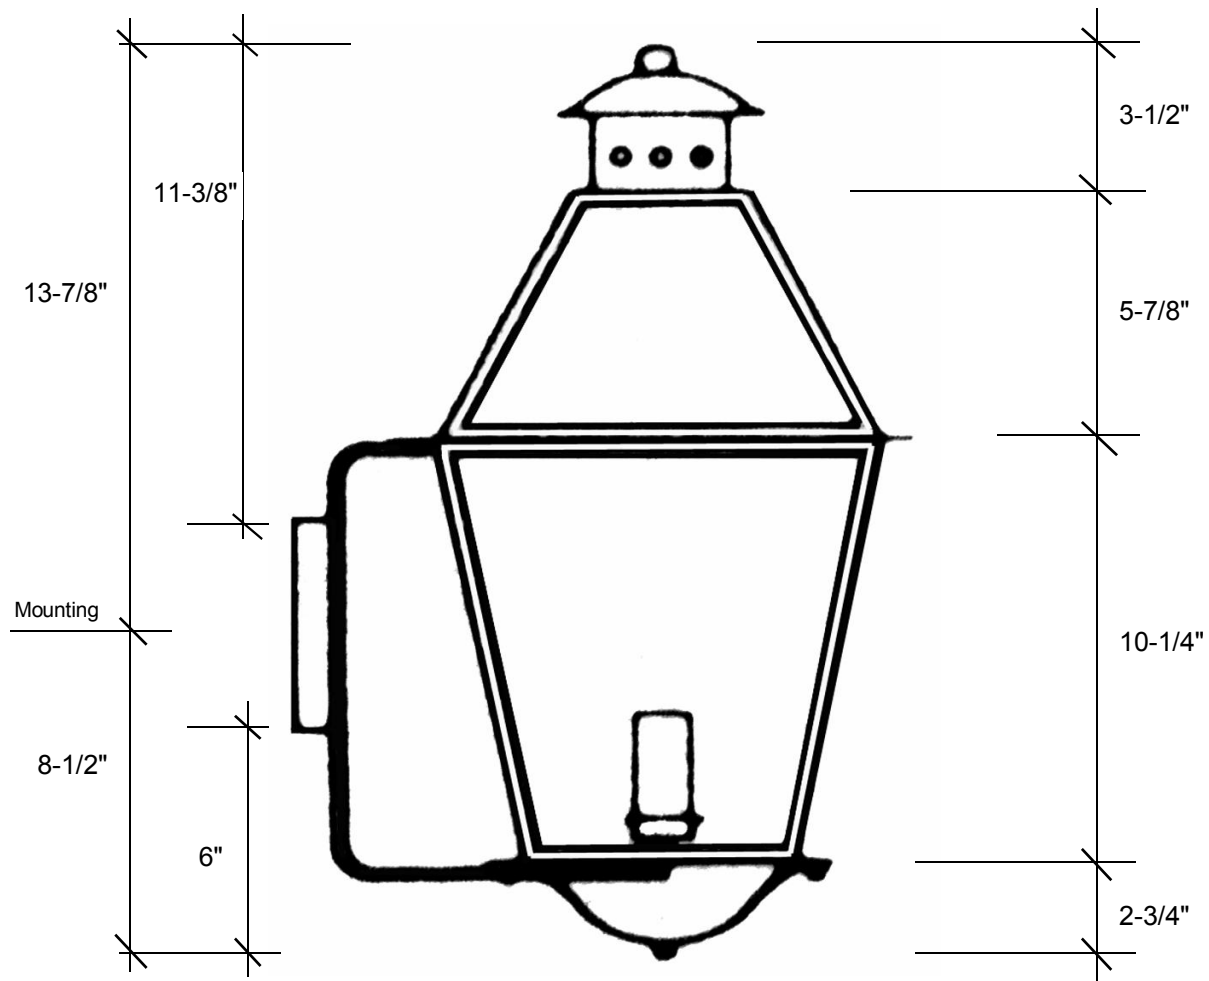

Graham's

LIGHTING FIXTURES, INC.

550 S Cooper St
Memphis, TN 38104
901.274.6780

8150 Macon Rd
Memphis, TN 38018
901.757.2465

4421

22.375"L x 11.25"W x 13.50"D

This fixture comes standard with clear glass, but seeded is available, and has a (1) edison socket that is listed for 60W with an option of a 4-light cluster that is listed for 40W each socket.

Backplate 5"L x 5"W

Please note the dimensions stated above are approximate.