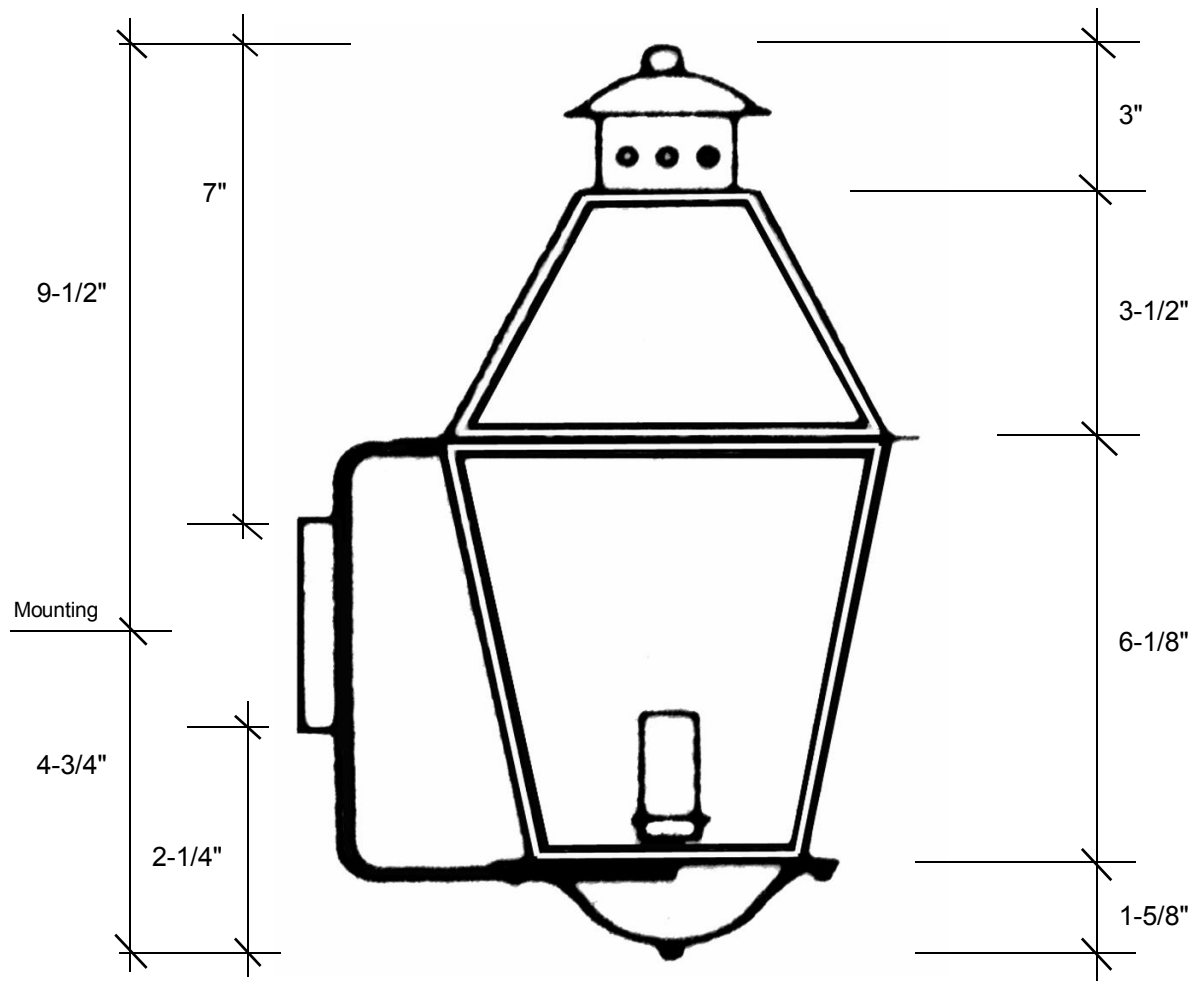

Graham's

LIGHTING FIXTURES, INC.

550 S Cooper St
Memphis, TN 38104
901.274.6780

8150 Macon Rd
Memphis, TN 38018
901.757.2465

4401

14.25"L x 7.50"W x 9.50"D

This fixture comes standard with clear glass, but seeded is available, and has a (1) edison socket that is listed for 60W with an option of a 2-light cluster that is listed for 60W each socket.

Backplate 5"L x 5"W

Please note the dimensions stated above are approximate.