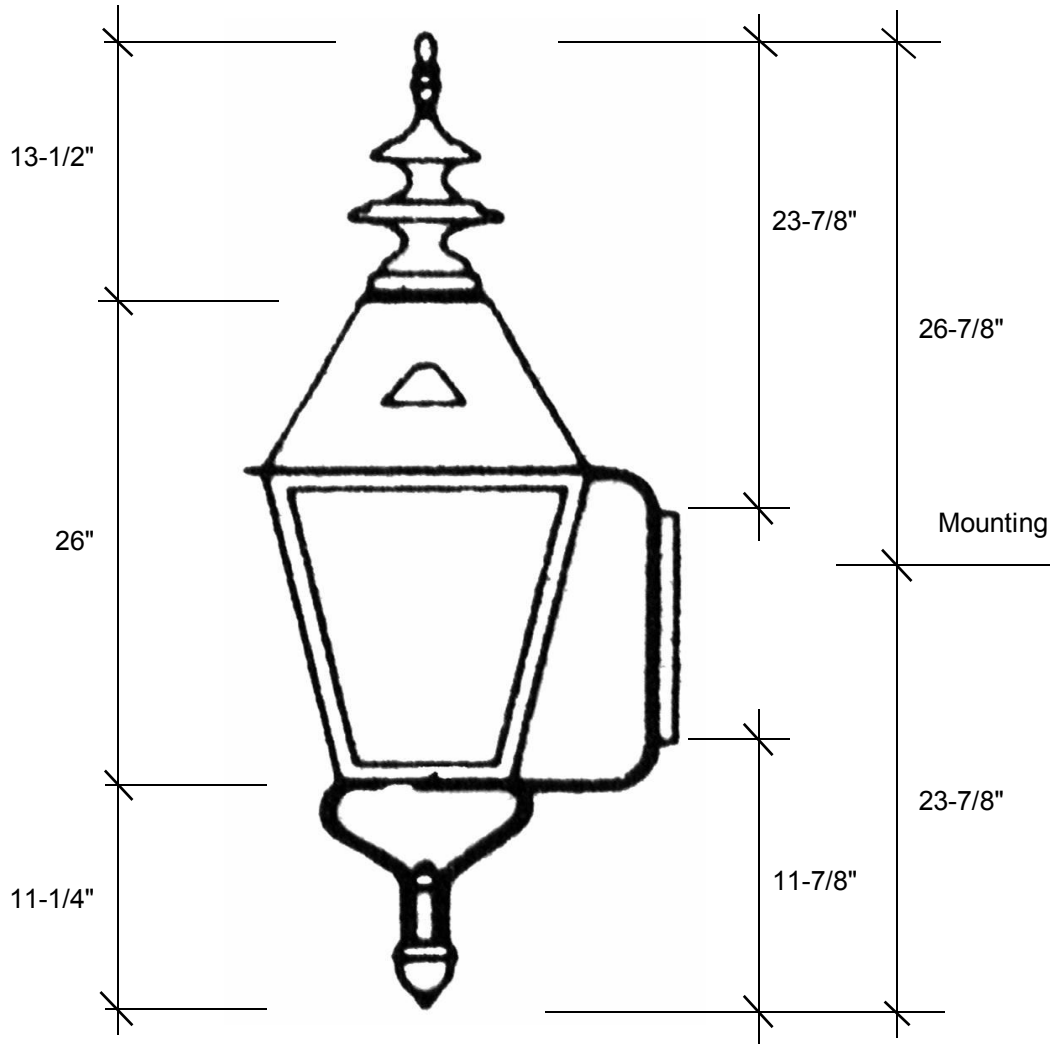

Graham's

LIGHTING FIXTURES, INC.

550 S Cooper St
Memphis, TN 38104
901.274.6780

8150 Macon Rd
Memphis, TN 38018
901.757.2465

4261

50.75"L x 18.5"W x 20.5"D

This fixture comes standard with clear glass and (1) medium base socket.
A 4-light cluster, seeded glass and side scrolls are also available on this fixture.
The 1-light is U.L. listed for 60W and the 4-light is listed for 40W each socket.

Backplate 15"L x 6.25"W

The dimensions stated above are approximate.