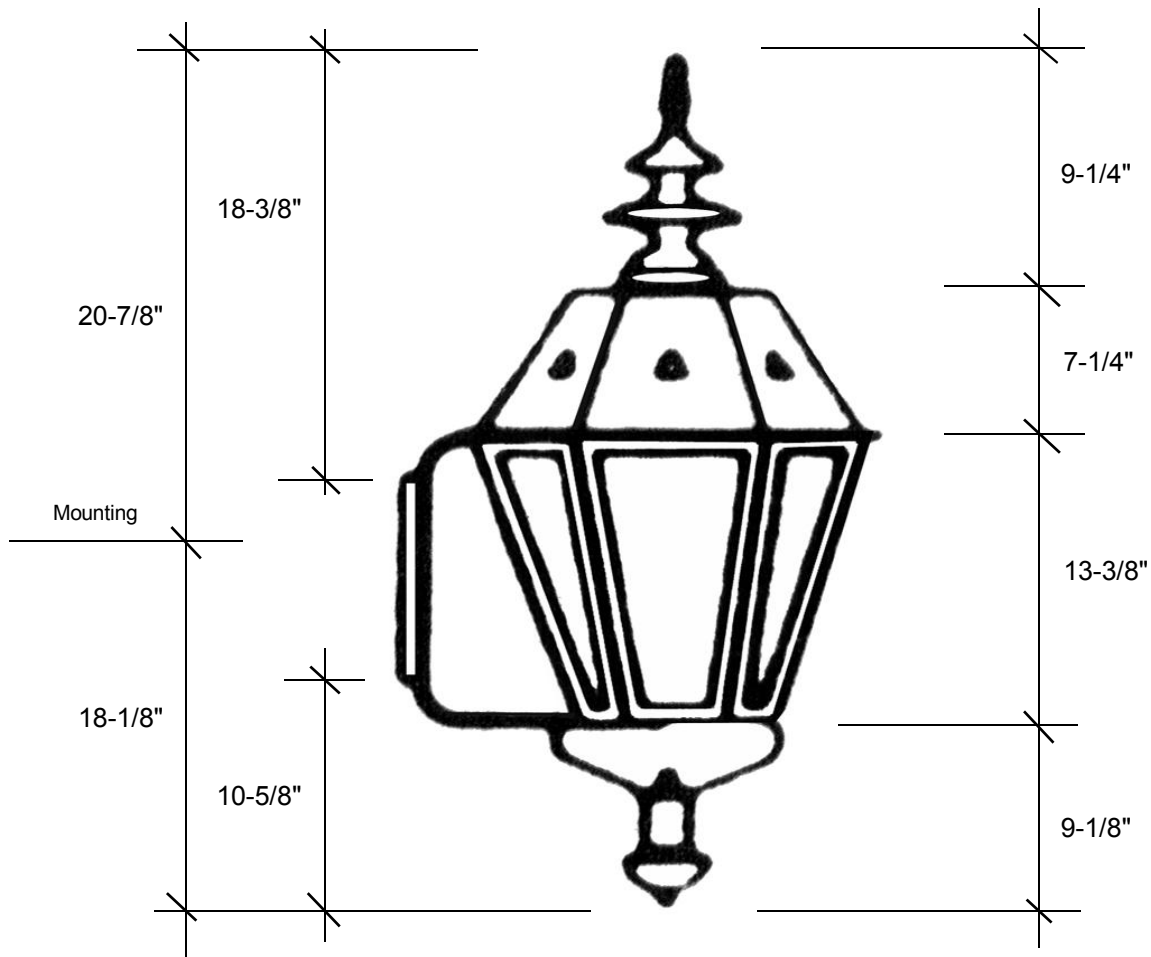

Graham's

LIGHTING FIXTURES, INC.

550 S Cooper St
Memphis, TN 38104
901.274.6780

8150 Macon Rd
Memphis, TN 38018
901.757.2465

4251

39"L x 18.5"W x 17.5"D

This fixture comes standard with clear glass, but seeded is available, and has (1) edison socket that is U.L. listed for 60W with an option of a 3-light cluster that is U.L. listed for 60W each socket.

Backplate 10"L x 5"W

Please note the dimensions stated above are approximate