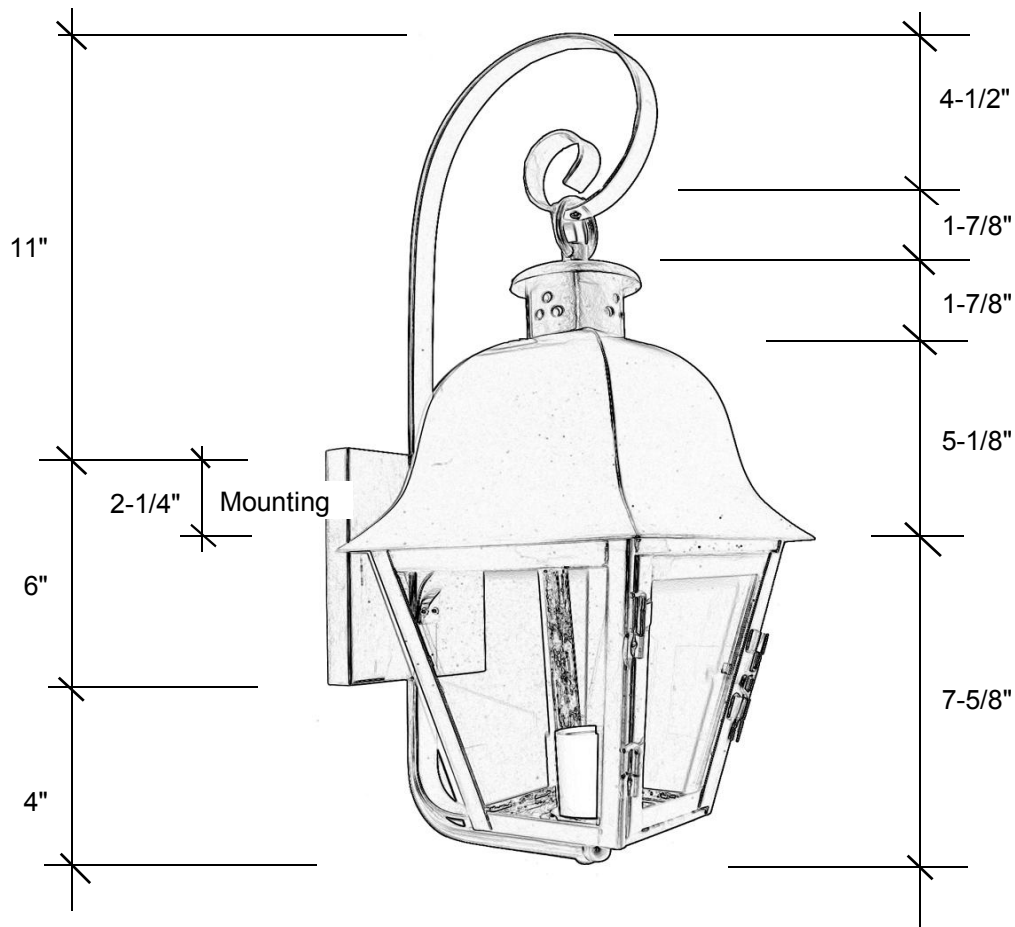

### 4131

21"L x 7.875"W x 9.75"D

This fixture comes standard with clear glass, but seeded is available, and has (1) edison base socket that is listed for 60W with an option of (2) candleabra sockets that is listed for 40W each.

**Backplate 6"L x 5"W**

Please note the dimensions stated above are approximate