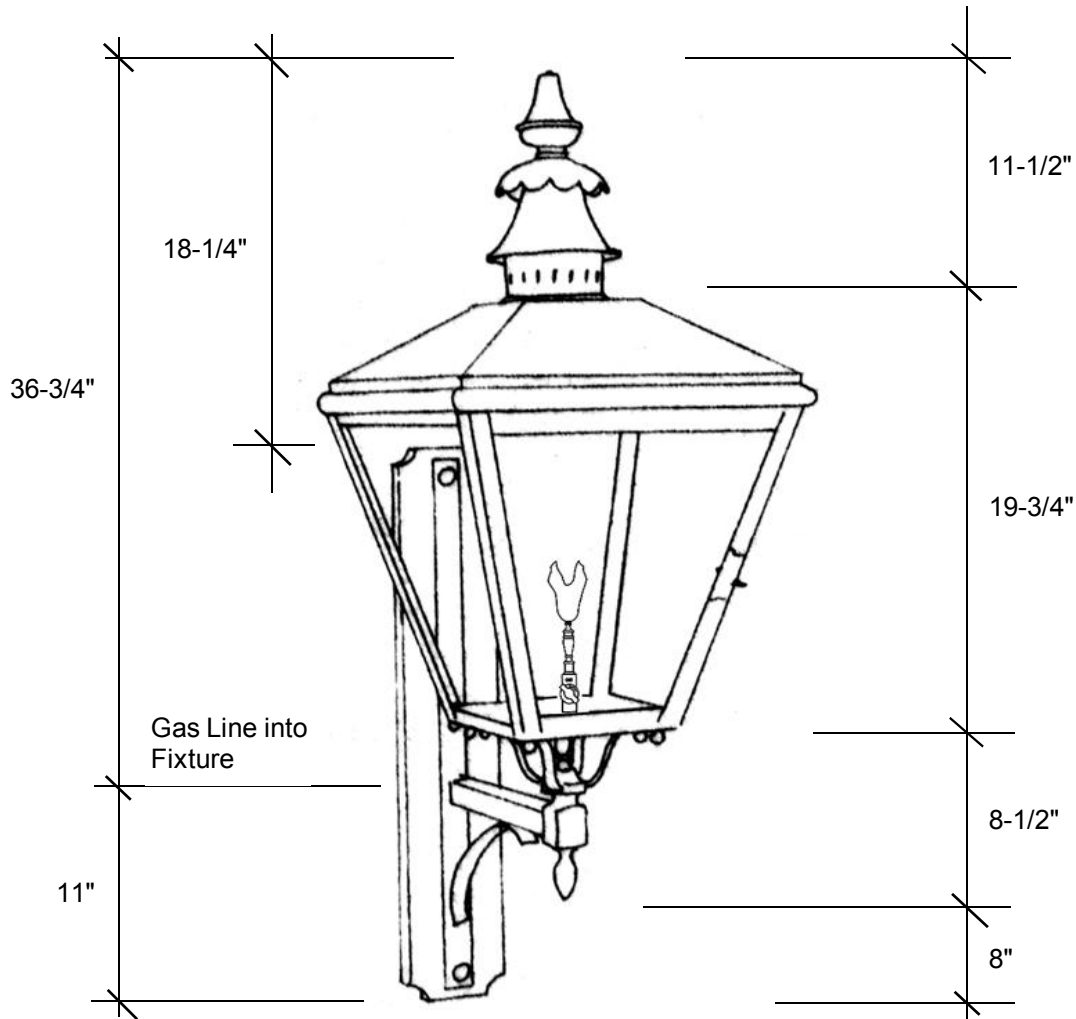

Graham's

LIGHTING FIXTURES, INC.

550 S Cooper St
Memphis, TN 38104
901.274.6780

8150 Macon Rd
Memphis, TN 38018
901.757.2465

4121-GAS

47.75"L x 16.5"W x 22"D

This fixture is available with clear tempered glass only and is listed for natural gas, with an option of propane. The fixture has a manual on/off valve with a maple leaf design and has a BTU rating of 3011.

Backplate 29.5"L x 5"W

Please note the dimensions stated above are approximate