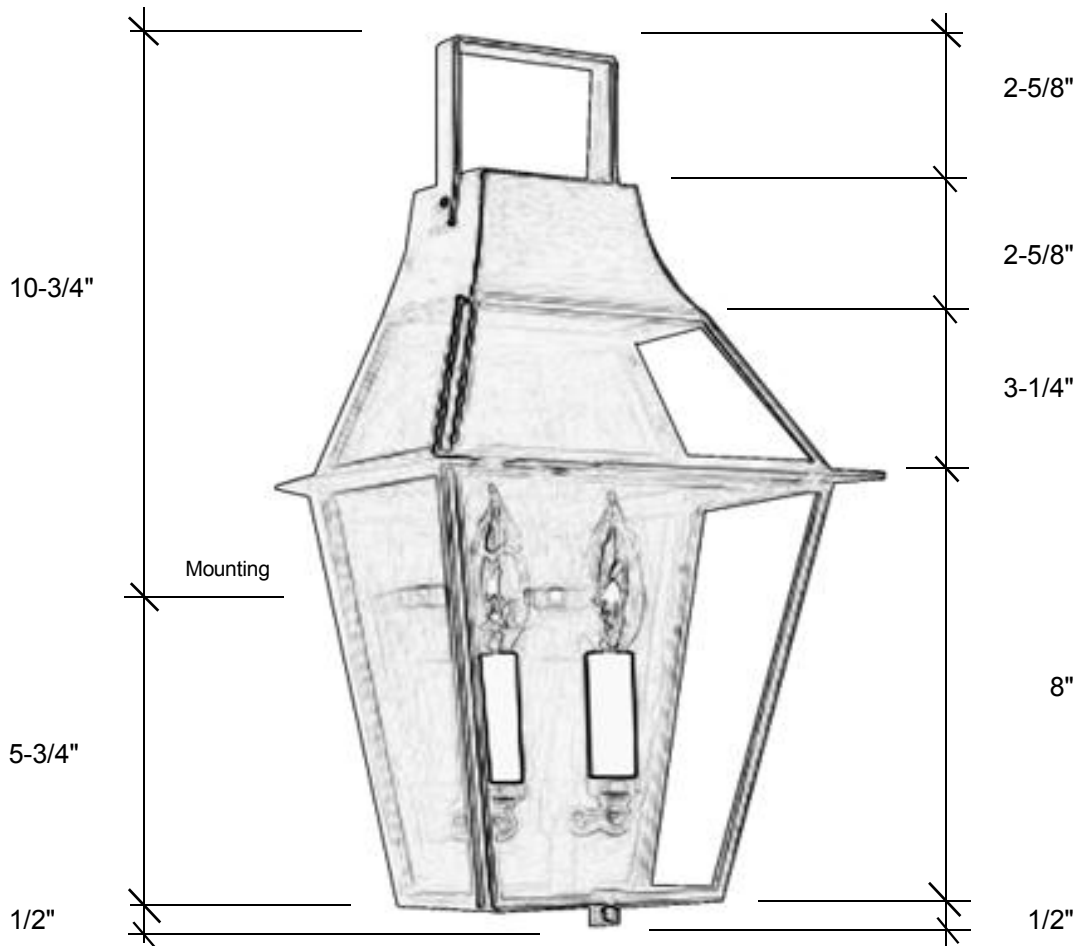

Graham's

LIGHTING FIXTURES, INC.

550 S Cooper St
Memphis, TN 38104
901.274.6780

8150 Macon Rd
Memphis, TN 38018
901.757.2465

3811-H

17.50"L x 10"W x 5.50"D

This fixture comes standard with clear glass, but seeded is available, and has (2) candelabra sockets that are U.L. listed for 60W each.

Canopy Backplate 11-1/4"L x 8-1/2"W

Please note the dimensions above are approximate