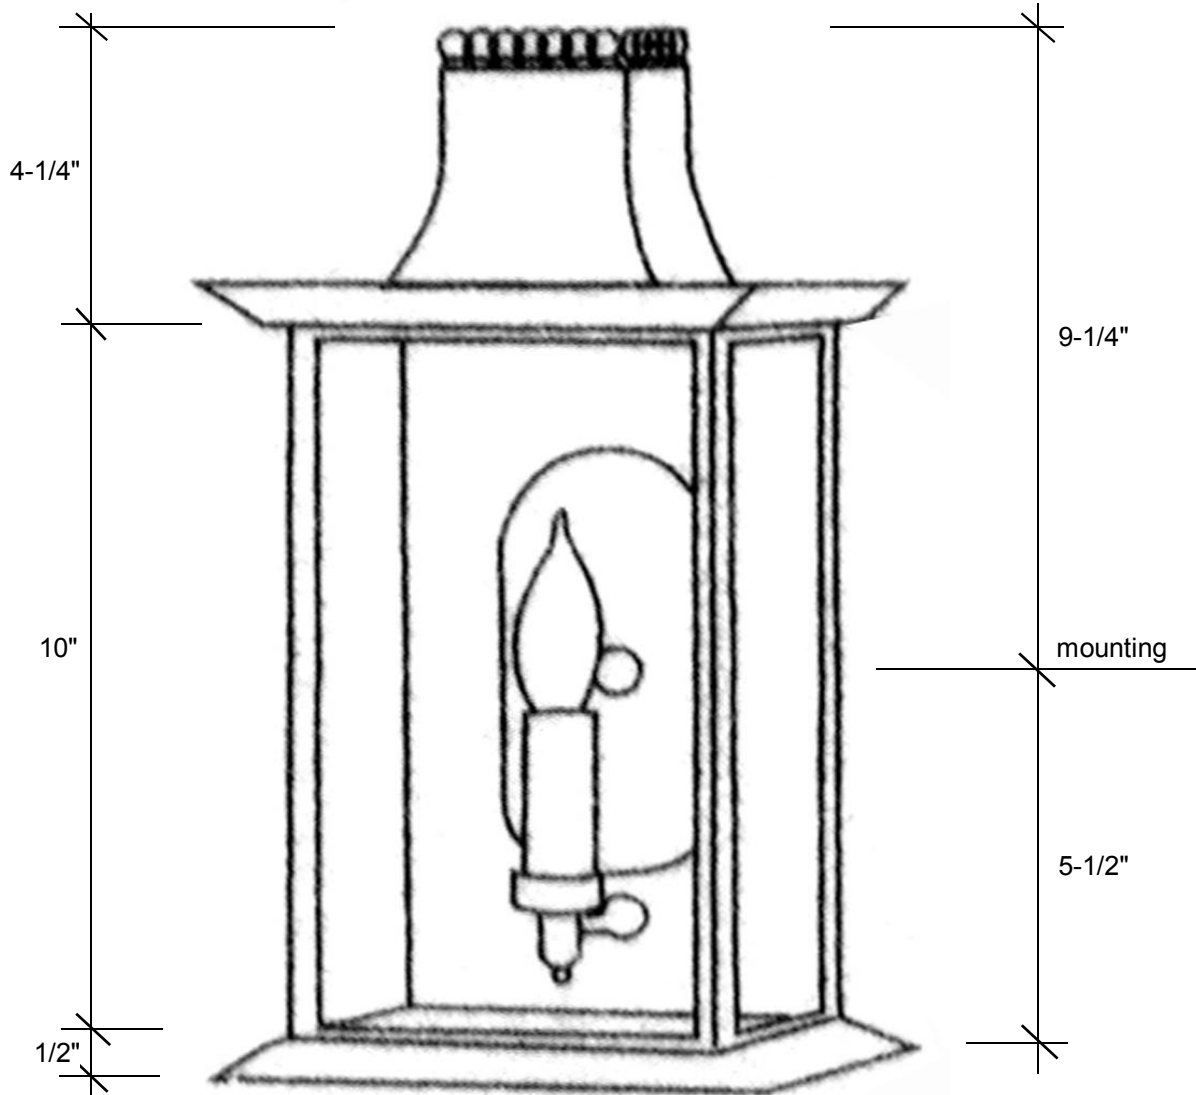

Graham's

LIGHTING FIXTURES, INC.

550 S Cooper St
Memphis, TN 38104
901.274.6780

8150 Macon Rd
Memphis, TN 38018
901.757.2465

3601

14.75"L x 7.25"W x 5.5"D

This fixture comes standard with clear glass, but seeded is available, and has (1) candle base socket that is listed for 60W.

Canopy Backplate 10"L x 5-1/4"W

Please note the dimensions stated above are approximate.