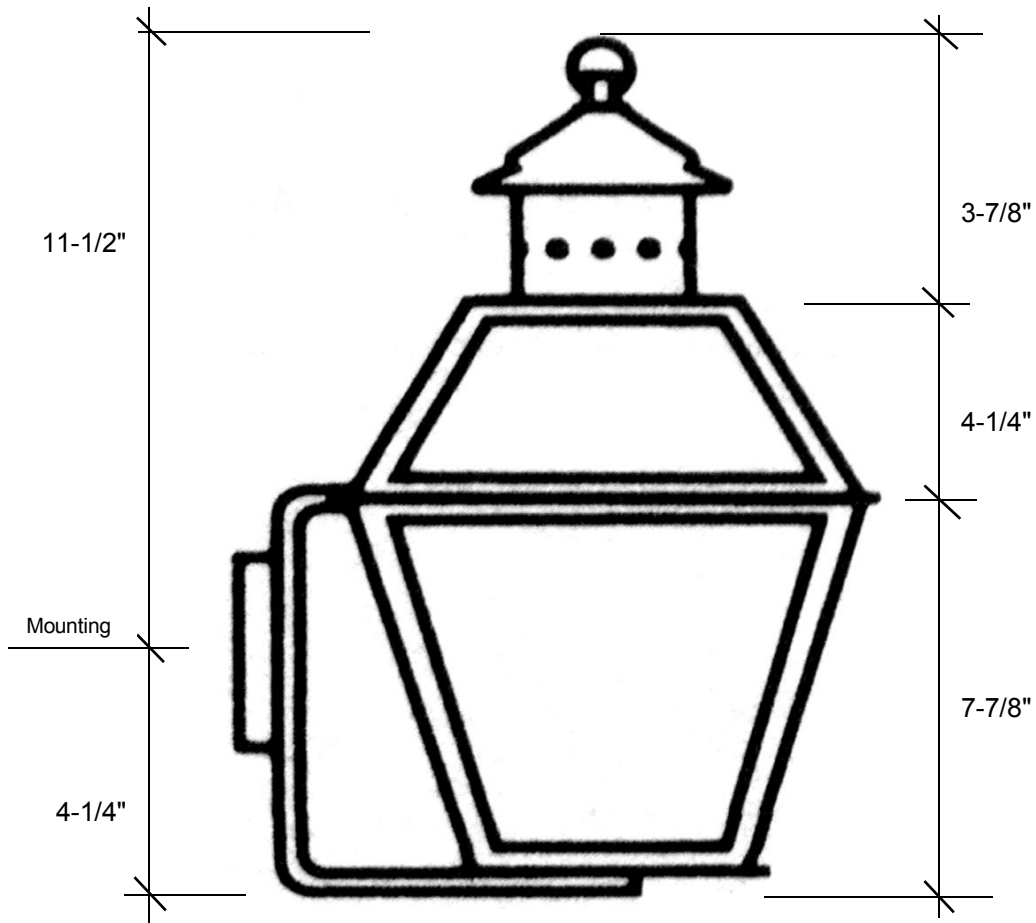

Graham's

LIGHTING FIXTURES, INC.

550 S Cooper St
Memphis, TN 38104
901.274.6780

8150 Macon Rd
Memphis, TN 38018
901.757.2465

3401

15.75"L x 10"W x 12.75"D

This fixture comes standard with clear glass, but seeded is available, and has a (1) edison socket that is listed for 60W with an option of a 4-light cluster that is listed for 40W each socket.

Backplate 5"L x 5"W

Please note the dimensions above are approximate