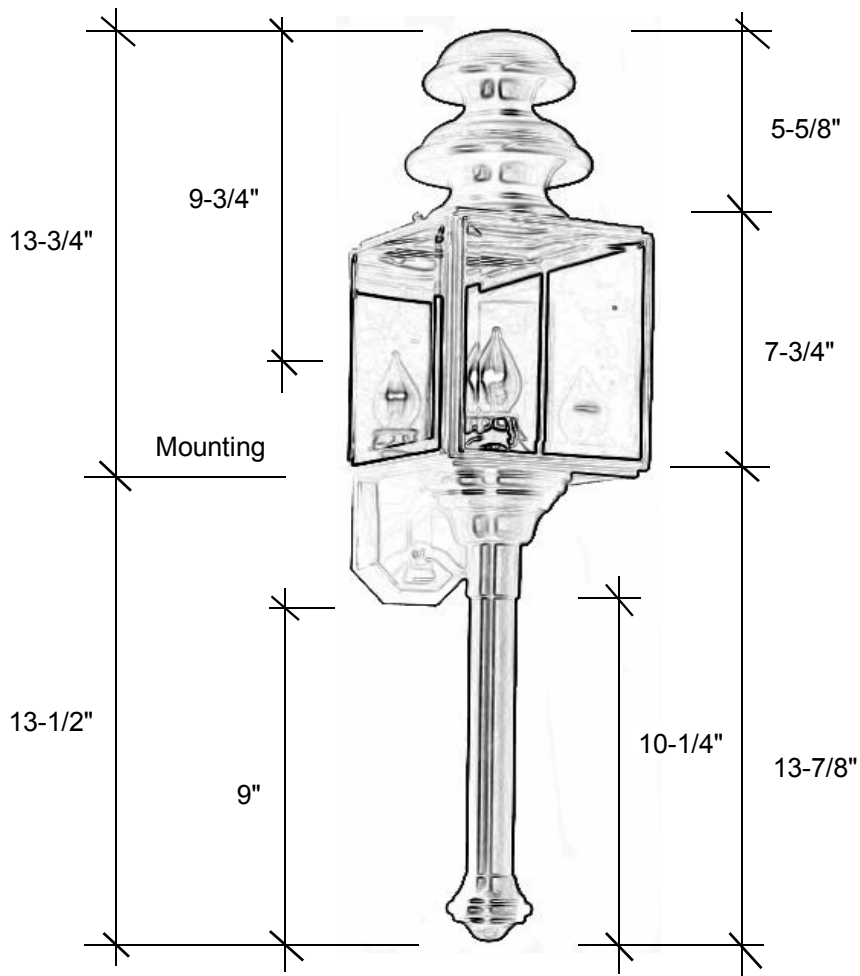

Graham's

LIGHTING FIXTURES, INC.

550 S Cooper St
Memphis, TN 38104
901.274.6780

8150 Macon Rd
Memphis, TN 38018
901.757.2465

3321

27.25"L x 6.5"W x 8.5"D

This fixture comes standard with clear beveled glass, but seedy is available, and has (1) edison base socket that is listed for 60W.

Backplate 8-1/2"L x 5"W

Please note the dimensions stated above are approximate.