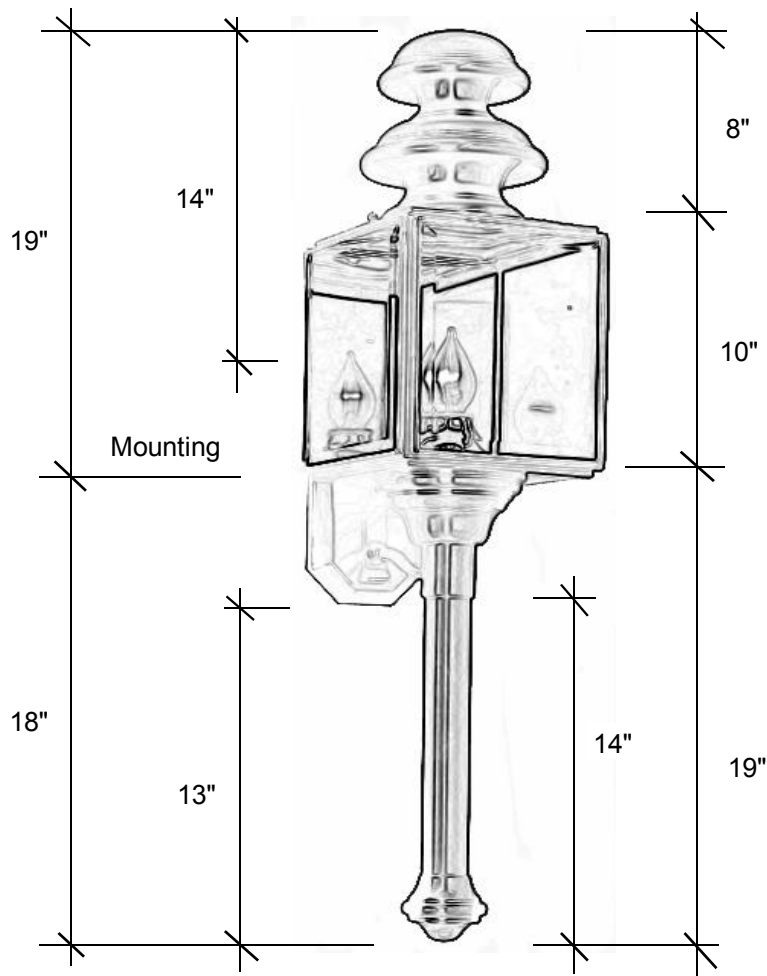

Graham's

LIGHTING FIXTURES, INC.

550 S Cooper St
Memphis, TN 38104
901.274.6780

8150 Macon Rd
Memphis, TN 38018
901.757.2465

3301

37"L x 8.5"W x 10.5"D

This fixture comes standard with clear beveled glass, but seedy is available, and has (1) edison base socket that is listed for 60W.

Backplate 10"L x 5"W

Please note the dimensions stated above are approximate.