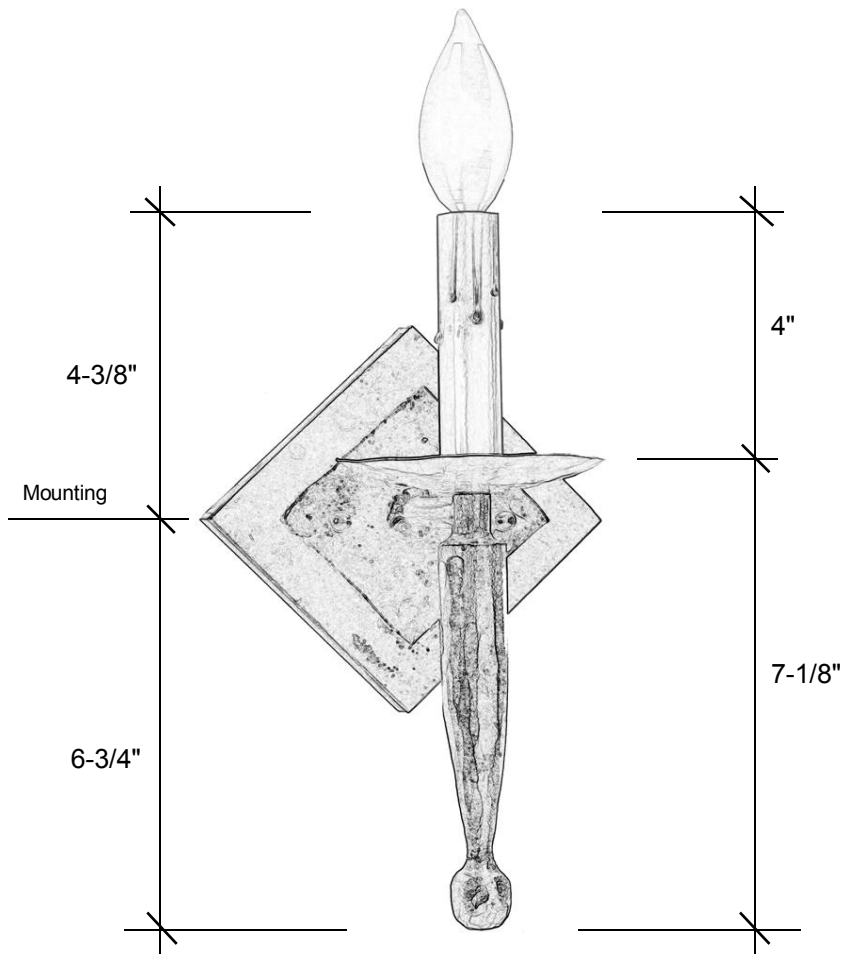

Graham's

LIGHTING FIXTURES, INC.

550 S Cooper St
Memphis, TN 38104
901.274.6780

8150 Macon Rd
Memphis, TN 38018
901.757.2465

0120 STEEL/NAT

11.125"L x 7"W x 6"D

This sconce is hand-crafted out of steel and has (1) candelabra socket that is listed for 60W. This fixture is intended for interior use only.

Backplate 7" x 7" Diamond

Please note the dimensions above are approximate