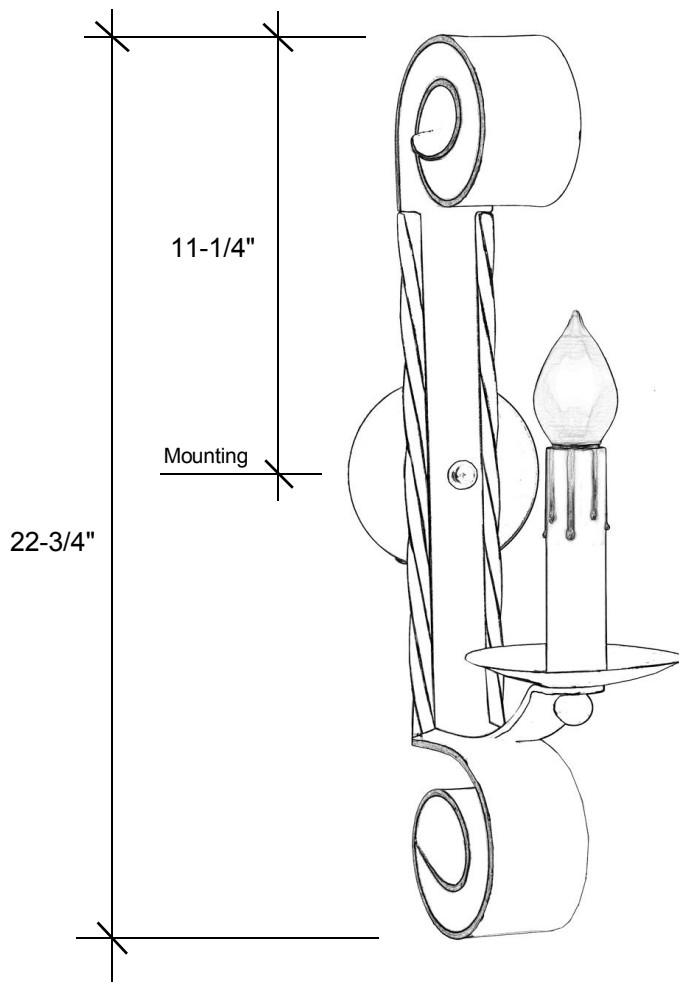

Graham's

LIGHTING FIXTURES, INC.

550 S Cooper St
Memphis, TN 38104
901.274.6780

8150 Macon Rd
Memphis, TN 38018
901.757.2465

0112-1 STEEL/NAT

22.75"L x 5"W x 9"D

This sconce is hand-crafted out of steel and has (1) medium base socket that is listed for 60W. This fixture is intended for interior use only.

Backplate 5" Round

Please note the dimensions above are approximate